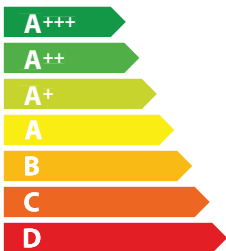

A++

30

kWh/annum

A_{BCDEFG}

ABCD E_{FG}